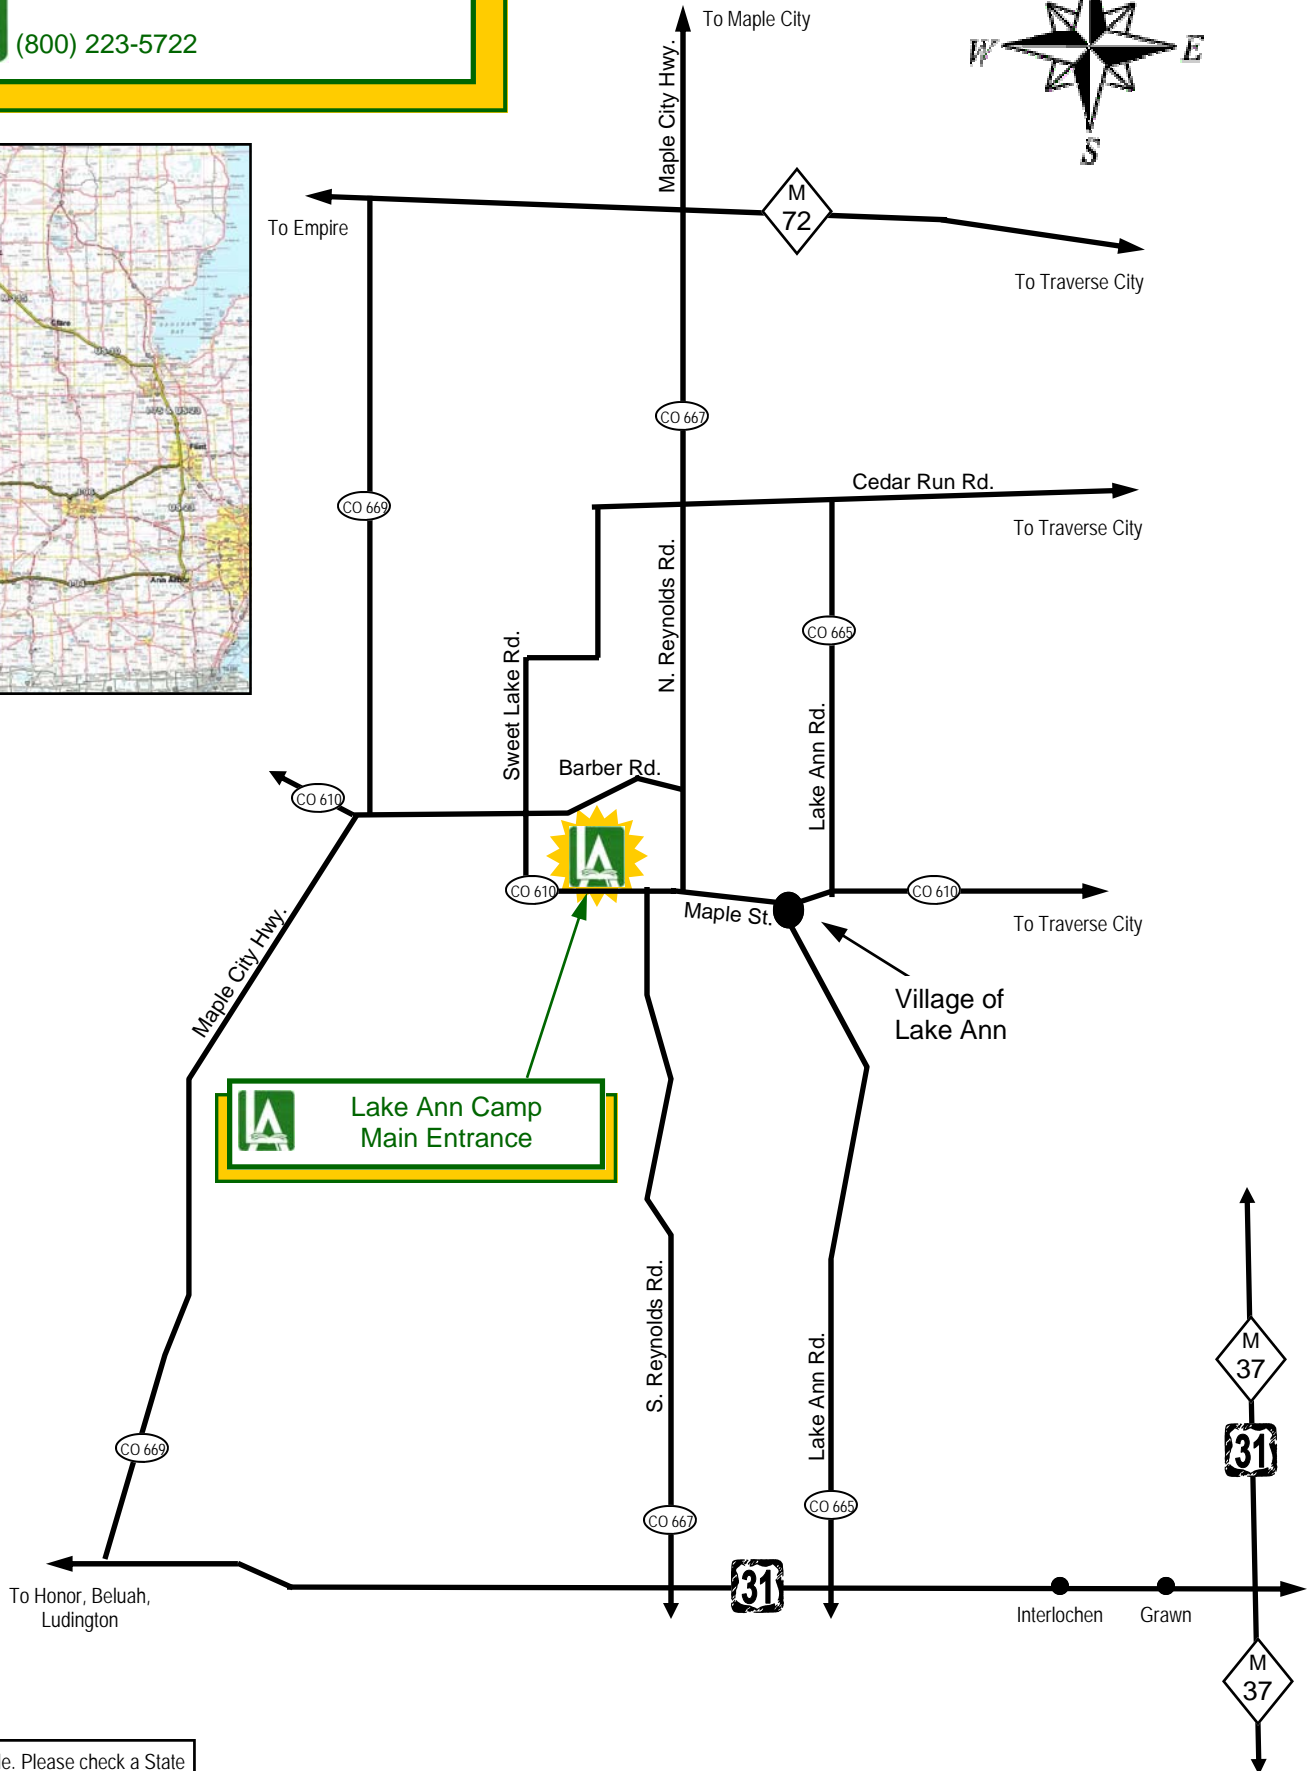

Lake Ann Camp
 PO Box 109, Lake Ann, MI 49650
 (800) 223-5722

Map is not to scale. Please check a State of Michigan Hwy Map for scale.